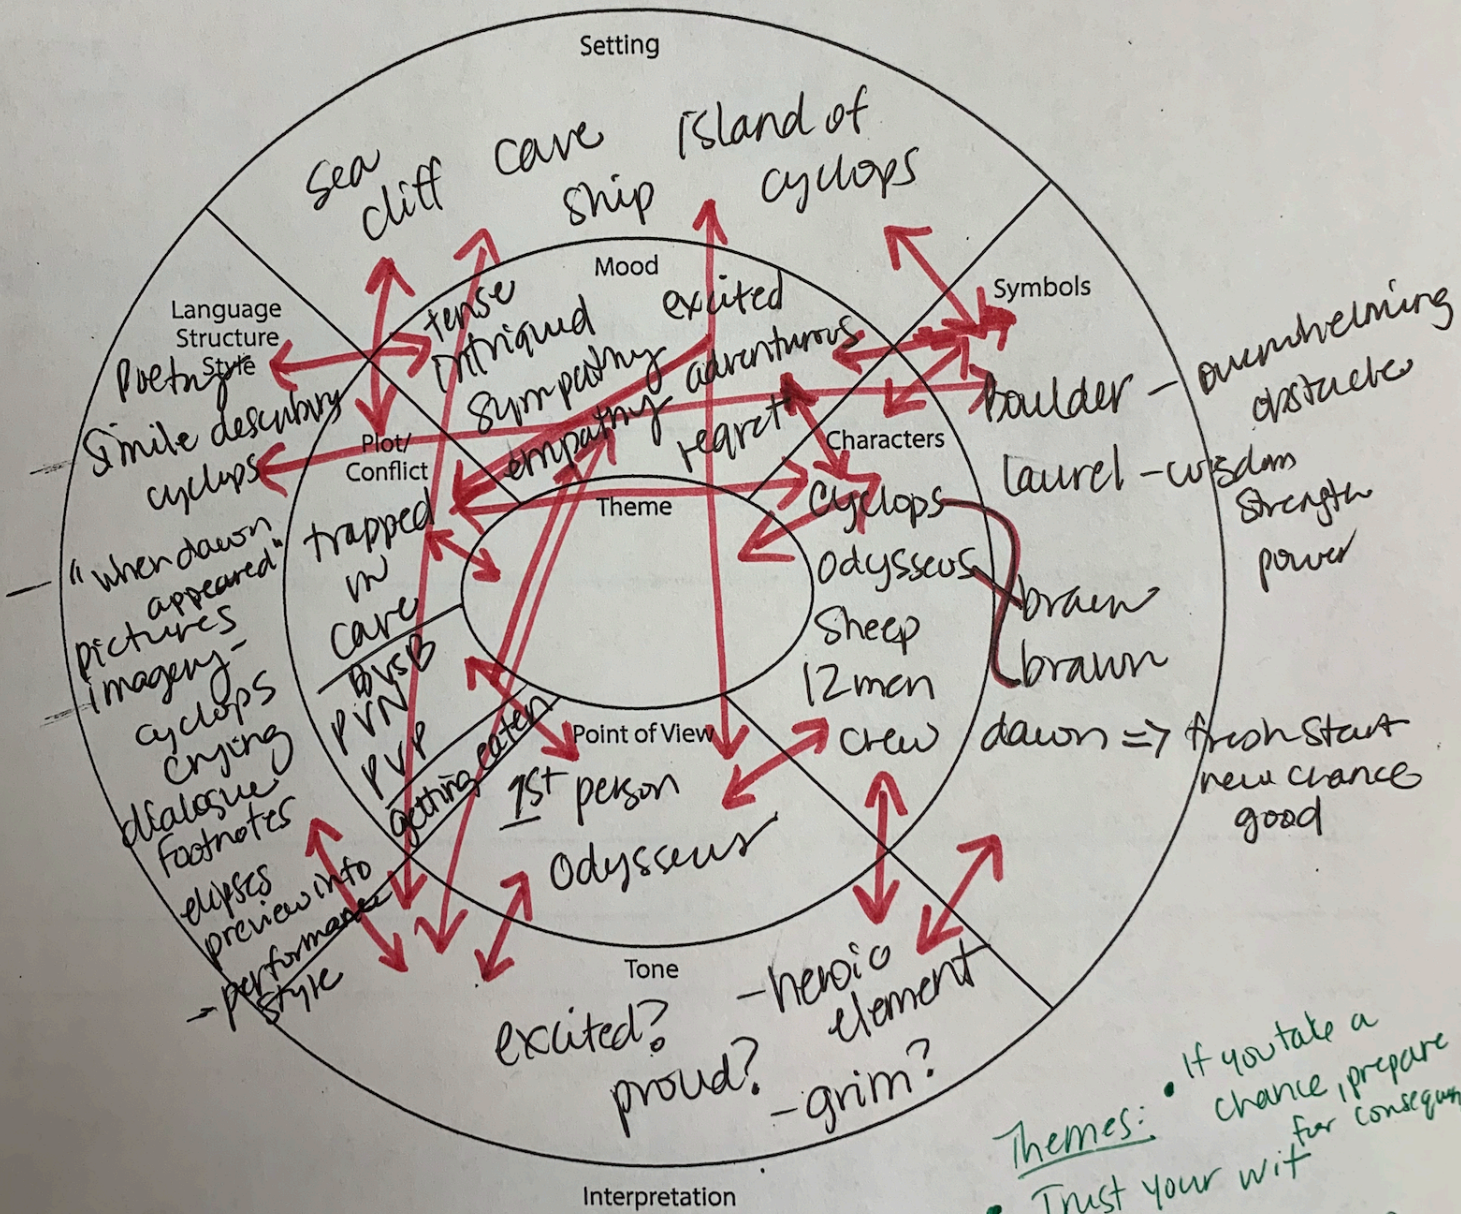

BLANK LITERARY ANALYSIS WHEEL

Directions: Draw arrows across elements to show connections.

Text: "The odyssey" pg 186 SS book

Purpose/Context

- Themes:
- If you take a chance, prepare for consequences
 - Trust your wit
 - Persevere in spite of big obstacles
 - Use wit in tough situations
 - With great adventure comes great risk/reward

Created by Tamra Stambaugh, Ph.D., & Emily Mofield, Ed.D., 2015.